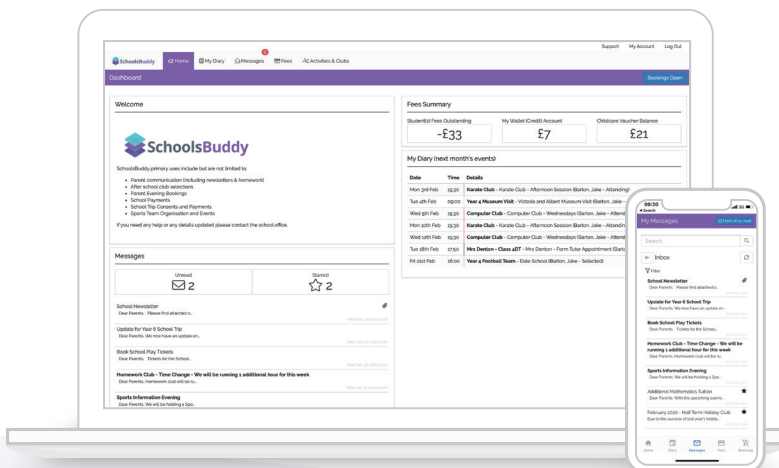

OVERVIEW

SCHOOLSBUDDY

An innovative web and mobile solution for extra-curricular management and online payments.

Created in 2013, and now part of Faria Education Group, SchoolsBuddy is an innovative cloud based extra-curricular management system used by over 200 schools in more than 35 countries to manage multiple tasks within a single software solution.

SchoolsBuddy offers a single solution for multiple tasks.

Activities Management

SchoolsBuddy helps organise activity programmes from sign up to allocation, communication, and management with an intelligent preference based system.

Online Payments

Working alongside other features, SchoolsBuddy links payments with events and many other school payments including activities, trips, music lessons and more.

Event, Sport & Trip Management

Organise all types of school events including trips and sports fixtures from invitation to online consent, payments, and attendance.

Parent Teacher Conferences

Manage online appointment bookings for parent consultations / parent conferences with a clever system to avoid double bookings.

Transport System

Create multiple bus lists for pre-school, after-school, and post activities with in-app mobile attendance registers.

Parent Communications

SchoolsBuddy features built-in parent communications via email and mobile push notifications.