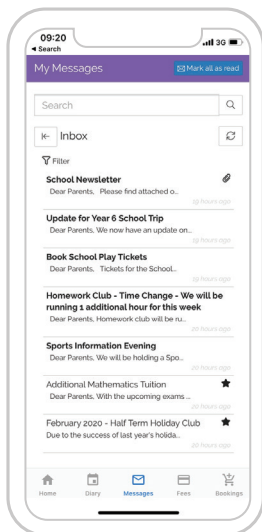

What makes SchoolsBuddy unique?

Integrating directly with your MIS/SIS data, SchoolsBuddy's simple and clear interface for staff, parents, and students, along with full mobile apps, ensures easy uptake and adoption of the system. Schools across the world report increased efficiency for staff, transforming and simplifying admin tasks while saving money by consolidating multiple systems into a single platform.

Personal Calendars

At the heart of SchoolsBuddy are user-specific calendars for staff, parents, and students. Each user, via their own login, will be presented with a calendar which shows only events relevant to them or their children (parents of more than one child will see all of their children's events in a single view).

Built-in Reports

Generated by Microsoft Power BI, reports are available within SchoolsBuddy for many purposes, including take up of activities, attendance at events, and detailed financial reports.

Custom Data

Make SchoolsBuddy work for you. We can include custom data fields for your individual needs; simply discuss your requirements with our team.

We work with you to make the perfect solution for you and your school. Responsive development teams and support around the clock ensure complete satisfaction.

- **Customisable** Colours, labels and custom data forms make your SchoolsBuddy unique.
- **Localisation** We offer multiple language options to ensure parents can fully engage with the system.
- **Integration** Painless integration with most MIS/SIS systems, either directly or via our integration partners. As part of Faria Education Group we offer enhanced integration for ManageBac schools.
- **Support** Our support teams in the UK and Asia offer fast response times and assistance to our schools.

"We are LOVING SCHOOLSBUDDY. Never have I had a large new system like this roll out so smoothly. Thank you a million times."

Clint Carlson, Istanbul International Community School