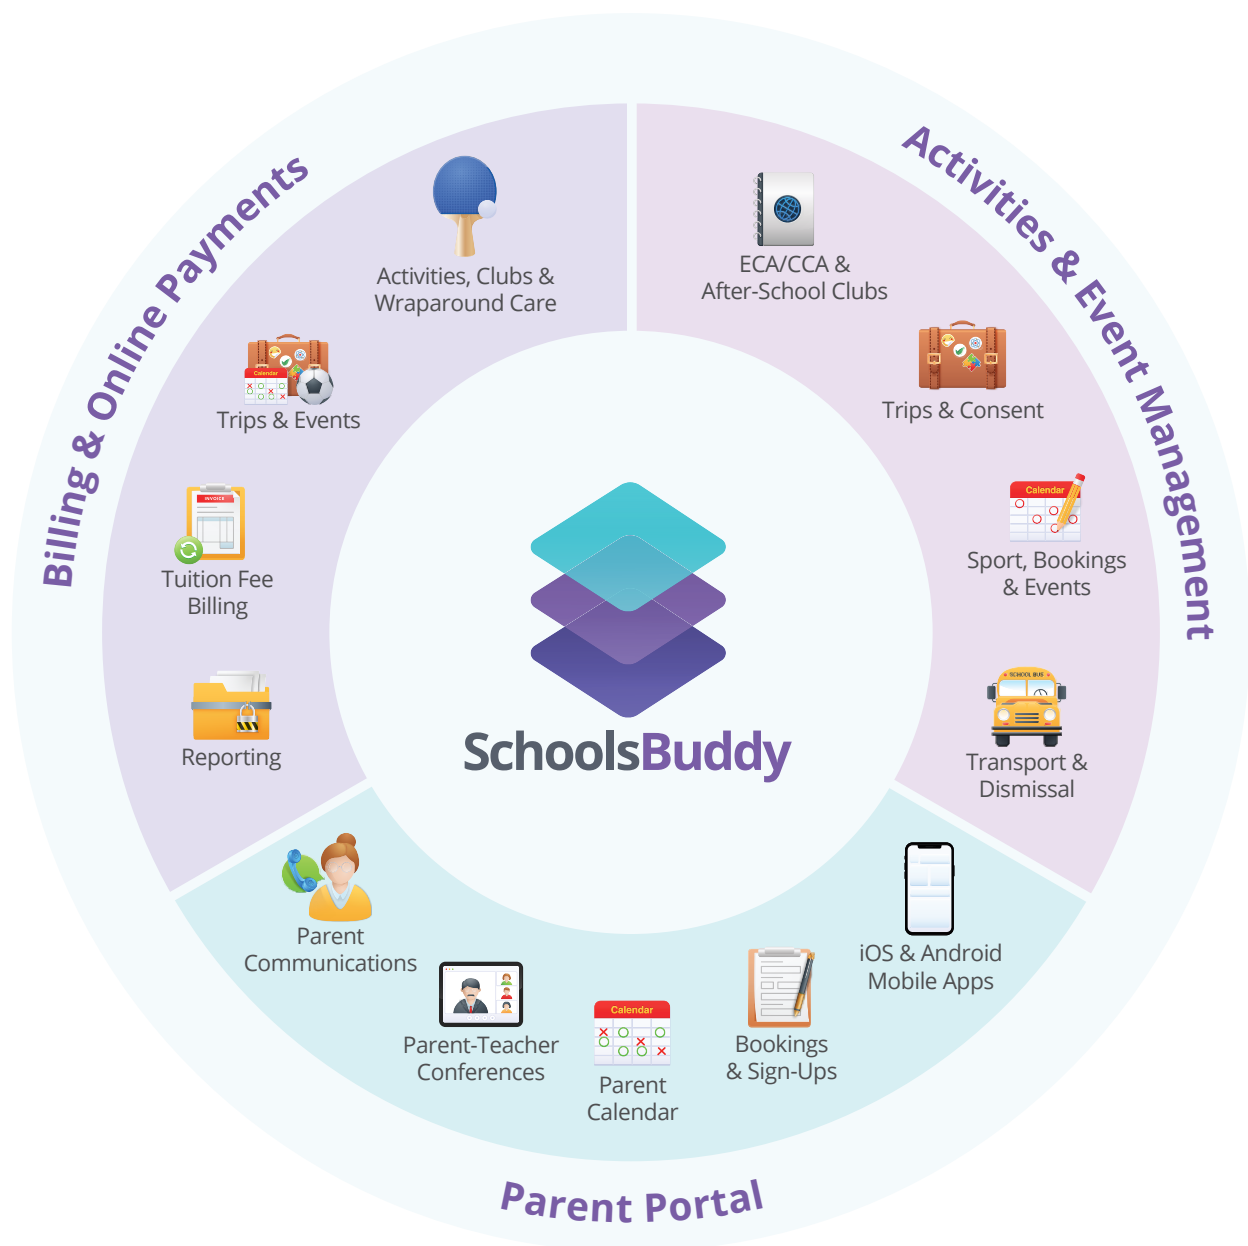

SchoolsBuddy

## OVERVIEW

# SCHOOLSBUDDY

An innovative web and mobile solution for extra-curricular management and online payments.

Created in 2013, and now part of Faria Education Group, SchoolsBuddy is an innovative cloud based extra-curricular management system used by over 200 schools in more than 35 countries to manage multiple tasks within a single software solution.

## SchoolsBuddy offers a single solution for multiple tasks.