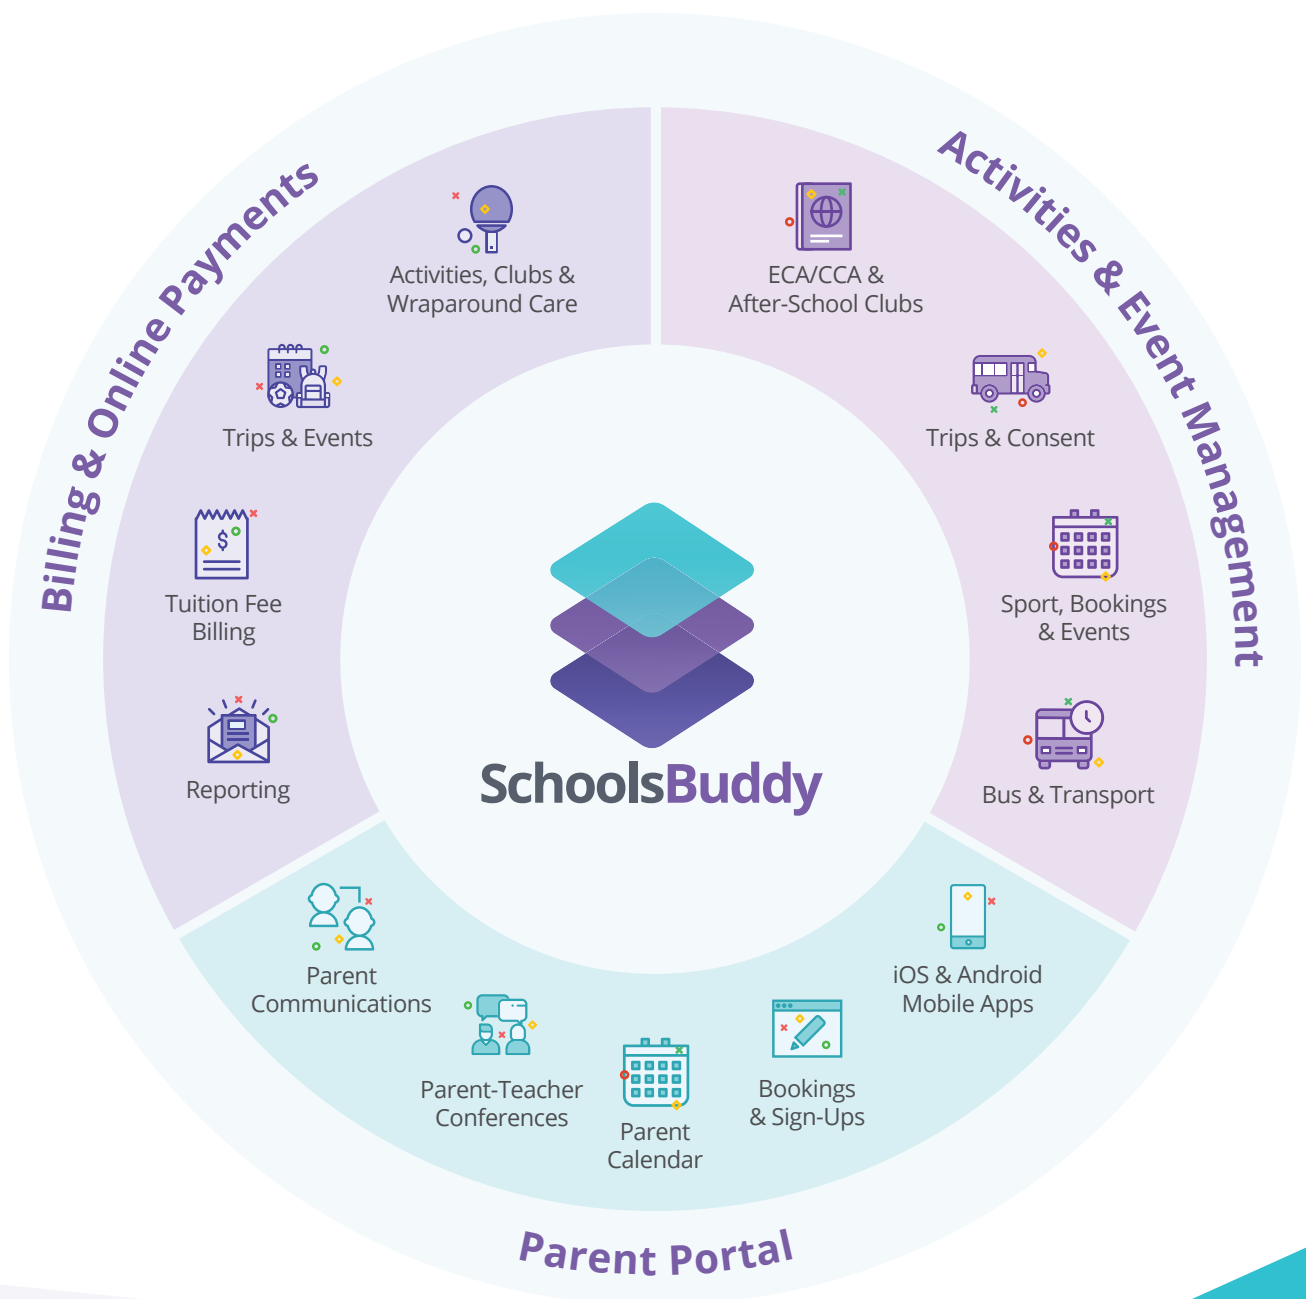

OVERVIEW

SCHOOLSBUDDY

An innovative web and mobile solution for extra-curricular management and online payments.

Created in 2013, and now part of Faria Education Group, SchoolsBuddy is an innovative cloud based extra-curricular management system used by over 200 schools in more than 35 countries to manage multiple tasks within a single software solution.

SchoolsBuddy offers a single solution for multiple tasks.

Activities Management

SchoolsBuddy helps organise activity programmes from sign up to allocation, communication, and management with an intelligent preference based system.

Event, Sport & Trip Management

Organise all types of school events including trips and sports fixtures from invitation to online consent, payments, and attendance.

Transport System

Create multiple bus lists for pre-school, after-school, and post activities with in-app mobile attendance registers.