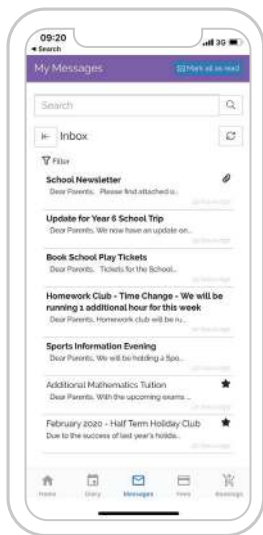

What makes SchoolsBuddy unique?

Integrating directly with your MIS/SIS data, SchoolsBuddy's simple and clear interface for staff, parents, and students, along with full mobile apps, ensures easy uptake and adoption of the system. Schools across the world report increased efficiency for staff, transforming and simplifying admin tasks while saving money by consolidating multiple systems into a single platform.

Personal Calendars

At the heart of SchoolsBuddy are user-specific calendars for staff, parents, and students. Each user, via their own login, will be presented with a calendar which shows only events relevant to them or their children (parents of more than one child will see all of their children's events in a single view).

Built-in Reports

Generated by Microsoft Power BI, reports are available within SchoolsBuddy for many purposes, including take up of activities, attendance at events, and detailed financial reports.

Custom Data

Make SchoolsBuddy work for you. We can include custom data fields for your individual needs; simply discuss your requirements with our team.

We work with you to make the perfect solution for you and your school. Responsive development teams and support around the clock ensure complete satisfaction.

Customisable Colours, labels and custom data forms make your SchoolsBuddy unique.

Localisation We offer multiple language options to ensure parents can fully engage with the system.

Integration Painless integration with most MIS/SIS systems, either directly or via our integration partners. As part of Faria Education Group we offer enhanced integration for ManageBac schools.

Support Our support teams in the UK and Asia offer fast response times and assistance to our schools.

"We are LOVING SCHOOLSBUDDY. Never have I had a large new system like this roll out so smoothly. Thank you a million times."

Clint Carlson, Istanbul International Community School