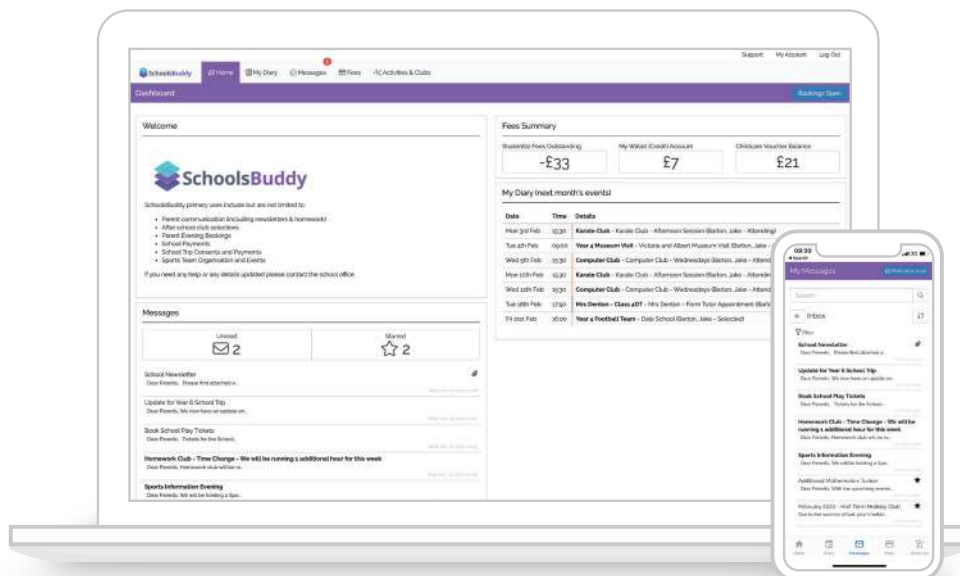

Event, Sport & Trip Management

Organise all types of school events including trips and sports fixtures from invitation to online consent, payments, and attendance.

Transport System

Create multiple bus lists for pre-school, after-school, and post activities with in-app mobile attendance registers.

Online Payments

Working alongside other features, SchoolsBuddy links payments with events and many other school payments including activities, trips, music lessons and more.

Parent Teacher Conferences

Manage online appointment bookings for parent consultations / parent conferences with a clever system to avoid double bookings.

Parent Communications

SchoolsBuddy features built-in parent communications via email and mobile push notifications.

What makes SchoolsBuddy unique?

Integrating directly with your MIS/SIS data, SchoolsBuddy's simple and clear interface for staff, parents, and students, along with full mobile apps, ensures easy uptake and adoption of the system. Schools across the world report increased efficiency for staff, transforming and simplifying admin tasks while saving money by consolidating multiple systems into a single platform.

Personal Calendars

At the heart of SchoolsBuddy are user-specific calendars for staff, parents, and students. Each user, via their own login, will be presented with a calendar which shows only events relevant to them or their children (parents of more than one child will see all of their children's events in a single view).