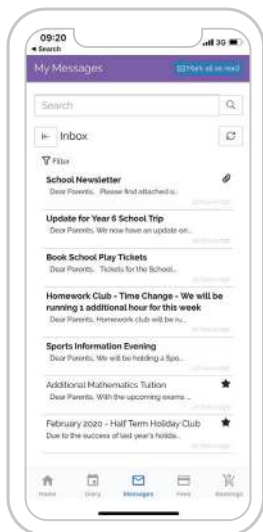

What makes SchoolsBuddy unique?

Integrating directly with your MIS/SIS data, SchoolsBuddy's simple and clear interface for staff, parents, and students, along with full mobile apps, ensures easy uptake and adoption of the system. Schools across the world report increased efficiency for staff, transforming and simplifying admin tasks while saving money by consolidating multiple systems into a single platform.

Personal Calendars

At the heart of SchoolsBuddy are user-specific calendars for staff, parents, and students. Each user, via their own login, will be presented with a calendar which shows only events relevant to them or their children (parents of more than one child will see all of their children's events in a single view).

Built-in Reports

Generated by Microsoft Power BI, reports are available within SchoolsBuddy for many purposes, including take up of activities, attendance at events, and detailed financial reports.

Custom Data

Make SchoolsBuddy work for you. We can include custom data fields for your individual needs; simply discuss your requirements with our team.

We work with you to make the perfect solution for you and your school. Responsive development teams and support around the clock ensure complete satisfaction.

Customisable Colours, labels and custom data forms make your SchoolsBuddy unique.

Localisation We offer multiple language options to ensure parents can fully engage with the system.

Integration Painless integration with most MIS/SIS systems, either directly or via our integration partners. As part of Faria Education Group we offer enhanced integration for ManageBac schools.

Support Our support teams in the UK and Asia offer fast response times and assistance to our schools.

"We are LOVING SCHOOLSBUDDY. Never have I had a large new system like this roll out so smoothly. Thank you a million times."

Clint Carlson, Istanbul International Community School