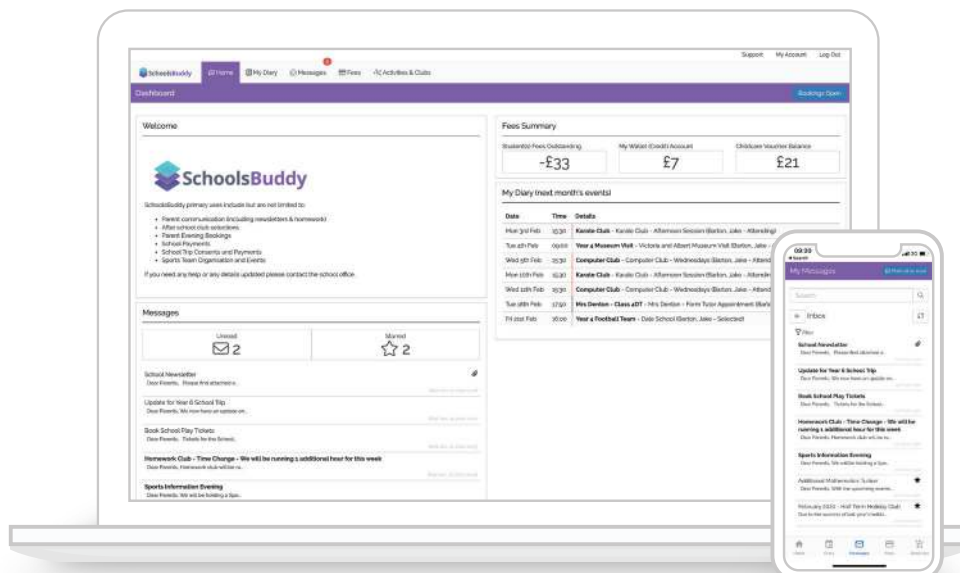

SchoolsBuddy offers a single solution for multiple tasks.

Activities Management

SchoolsBuddy helps organise activity programmes from sign up to allocation, communication, and management with an intelligent preference based system.

Event, Sport & Trip Management

Organise all types of school events including trips and sports fixtures from invitation to online consent, payments, and attendance.

Transport System

Create multiple bus lists for pre-school, after-school, and post activities with in-app mobile attendance registers.

Online Payments

Working alongside other features, SchoolsBuddy links payments with events and many other school payments including activities, trips, music lessons and more.

Parent Teacher Conferences

Manage online appointment bookings for parent consultations / parent conferences with a clever system to avoid double bookings.

Parent Communications

SchoolsBuddy features built-in parent communications via email and mobile push notifications.